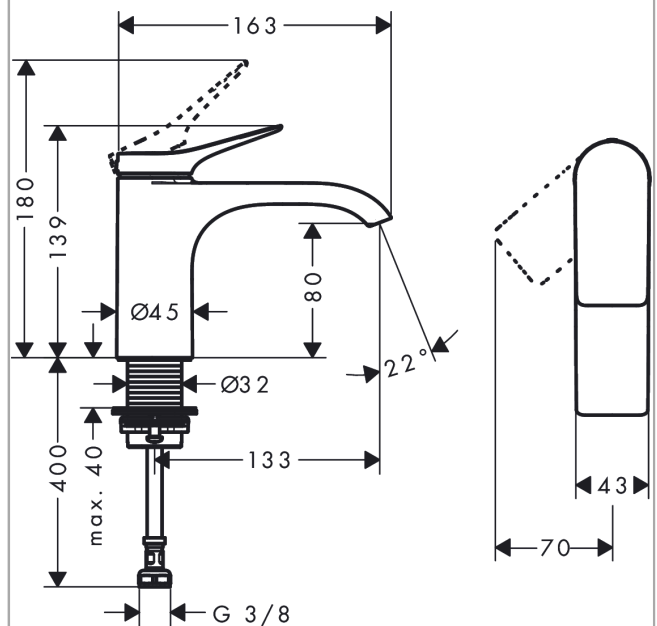

Vivenis

Pillar tap 80 with lever handle for cold water or pre-adjusted water without waste set

Surfaces: **Matt White** Article Number: **75013700**

Description

product features

- ComfortZone 80
- projection: 133 mm
- spout height: 94 mm
- spray type: WaterfallStream
- maximum flow rate at 3 bar: 5 l/min
- ceramic cartridge
- for cold water connection
- connection type: G 3/8 connections
- connection dimension: DN15

Technology

Design awards

reddot winner 2021

GERMAN
DESIGN
AWARD
WINNER
2022

Certificates

Product image

Scale drawing

Flowchart